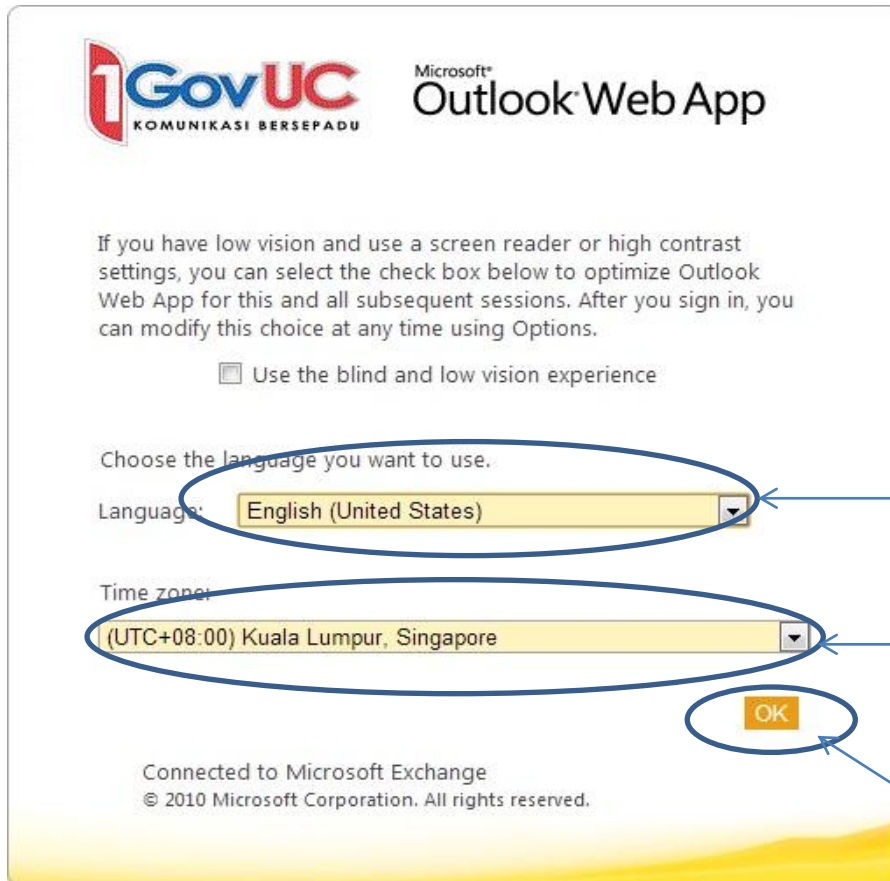

Panduan mencapai 1GovUC DVS

Pengguna boleh menaip alamat url emel DVS yang baru ini di browser seperti INTERNET EXPLORER / GOOGLE CHROME/ MOZILLA FIREFOX

A screenshot of the Microsoft Outlook Web App login page. The page features the 1GovUC logo (KOMUNIKASI BERSEPADU) and the Microsoft Outlook Web App logo. Below the logos, there is a "Security" section with two radio buttons: "This is a public or shared computer" (selected) and "This is a private computer". There is also a checkbox for "Use the light version of Outlook Web App". The "Domain\user name:" field contains the text "ayu.dvs@1govuc.gov.my" and is highlighted with a blue oval. The "Password:" field contains a series of black dots and is also highlighted with a blue oval. A "Sign in" button is located to the right of the password field. At the bottom of the page, it says "Connected to Microsoft Exchange" and "© 2010 Microsoft Corporation. All rights reserved.".

Sila masukkan ID emel Pengguna dan tambahkan.dvs dan @1govuc.gov.my diujungnya

Masukkan kata laluan asal yang diberi : P@ssword.123 Pengguna di sarankan untuk menukar kata laluan yang baru. Setiap kata laluan hanya sah untuk tempoh 90 hari