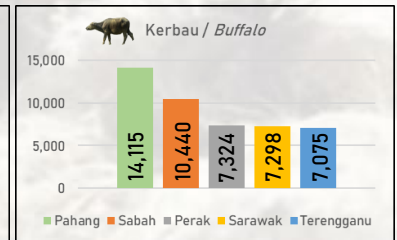

Lembu / Cattle	64,945
Kerbau / Buffalo	7,324
Kambing / Goat	18,392
Bebiri / Sheep	3,346
Babi / Swine	508,786
Ayam / Chicken	41,894,500
Itik / Duck	7,063,200

Lembu / Cattle	34,895
Kerbau / Buffalo	2,798
Kambing / Goat	31,228
Bebiri / Sheep	10,207
Babi / Swine	265,739
Ayam / Chicken	22,687,114
Itik / Duck	9,435

Nota / Notes :

- Lembu / Cattle
- Kerbau / Buffalo
- Kambing / Goat
- Bebiri / Sheep
- Babi / Swine
- Ayam / Chicken
- Itik / Duck

Lembu / Cattle	46,002
Kerbau / Buffalo	2,676
Kambing / Goat	16,412
Bebiri / Sheep	17,232
Babi / Swine	930
Ayam / Chicken	26,357,334
Itik / Duck	73,160

Lembu / Cattle	25,465
Kerbau / Buffalo	2,563
Kambing / Goat	9,619
Bebiri / Sheep	10,988
Babi / Swine	30,356,503
Ayam / Chicken	66,900

Lembu / Cattle	107,799
Kerbau / Buffalo	4,503
Kambing / Goat	38,458
Bebiri / Sheep	20,251
Babi / Swine	207,912
Ayam / Chicken	54,170,061
Itik / Duck	1,015,063

LIMA (5) NEGERI DENGAN BILANGAN TERNAKAN
TERTINGGI DI MALAYSIA TAHUN 2022
FIVE (5) STATES WITH THE HIGHEST NUMBER OF
LIVESTOCK IN MALAYSIA 2022

Lembu / Cattle	149,062
Kerbau / Buffalo	14,115
Kambing / Goat	39,696
Bebiri / Sheep	18,319
Babi / Swine	14,101,294
Ayam / Chicken	9,319

Lembu / Cattle	95,419
Kerbau / Buffalo	7,075
Kambing / Goat	37,531
Bebiri / Sheep	9,293
Babi / Swine	3,556,825
Ayam / Chicken	15,881

Lembu / Cattle	75,720
Kerbau / Buffalo	3,995
Kambing / Goat	32,596
Bebiri / Sheep	23,253
Babi / Swine	5,042,000
Ayam / Chicken	52,712