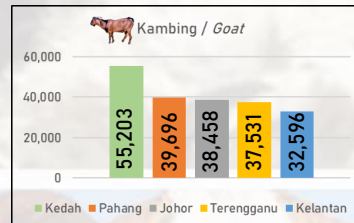

Lembu / Cattle	64,945
Kerbau / Buffalo	7,324
Kambing / Goat	18,392
Bebiri / Sheep	3,346
Babi / Swine	508,786
Ayam / Chicken	41,894,500
Itik / Duck	7,063,200

Lembu / Cattle	34,895
Kerbau / Buffalo	2,798
Kambing / Goat	31,228
Bebiri / Sheep	10,207
Babi / Swine	265,739
Ayam / Chicken	22,687,114
Itik / Duck	9,435

Nota / Notes :

- Lembu / Cattle
- Kerbau / Buffalo
- Kambing / Goat
- Bebiri / Sheep
- Babi / Swine
- Ayam / Chicken
- Itik / Duck

Lembu / Cattle	46,002
Kerbau / Buffalo	2,676
Kambing / Goat	16,412
Bebiri / Sheep	17,232
Babi / Swine	930
Ayam / Chicken	26,357,334
Itik / Duck	73,160

Lembu / Cattle	25,465
Kerbau / Buffalo	2,563
Kambing / Goat	9,619
Bebiri / Sheep	10,988
Babi / Swine	30,356,503
Ayam / Chicken	66,900

Lembu / Cattle	107,799
Kerbau / Buffalo	4,503
Kambing / Goat	38,458
Bebiri / Sheep	20,251
Babi / Swine	207,912
Ayam / Chicken	54,170,061
Itik / Duck	1,015,063

LIMA (5) NEGERI DENGAN BILANGAN TERNAKAN
TERTINGGI DI MALAYSIA TAHUN 2022
FIVE (5) STATES WITH THE HIGHEST NUMBER OF
LIVESTOCK IN MALAYSIA 2022

Lembu / Cattle	149,062
Kerbau / Buffalo	14,115
Kambing / Goat	39,696
Bebiri / Sheep	18,319
Babi / Swine	14,101,294
Ayam / Chicken	9,319

Lembu / Cattle	95,419
Kerbau / Buffalo	7,075
Kambing / Goat	37,531
Bebiri / Sheep	9,293
Babi / Swine	3,556,825
Ayam / Chicken	15,881

Lembu / Cattle	75,720
Kerbau / Buffalo	3,995
Kambing / Goat	32,596
Bebiri / Sheep	23,253
Babi / Swine	5,042,000
Ayam / Chicken	52,712