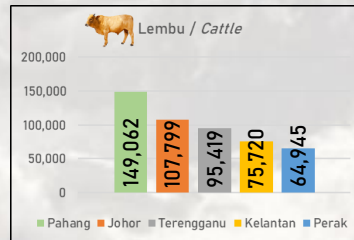

Lembu / Cattle	64,945
Kerbau / Buffalo	7,324
Kambing / Goat	18,392
Bebiri / Sheep	3,346
Babi / Swine	508,786
Ayam / Chicken	41,894,500
Itik / Duck	7,063,200

Lembu / Cattle	34,895
Kerbau / Buffalo	2,798
Kambing / Goat	31,228
Bebiri / Sheep	10,207
Babi / Swine	265,739
Ayam / Chicken	22,687,114
Itik / Duck	9,435

Nota / Notes :

- Lembu / Cattle
- Kerbau / Buffalo
- Kambing / Goat
- Bebiri / Sheep
- Babi / Swine
- Ayam / Chicken
- Itik / Duck

Lembu / Cattle	46,002
Kerbau / Buffalo	2,676
Kambing / Goat	16,412
Bebiri / Sheep	17,232
Babi / Swine	930
Ayam / Chicken	26,357,334
Itik / Duck	73,160

Lembu / Cattle	25,465
Kerbau / Buffalo	2,563
Kambing / Goat	9,619
Bebiri / Sheep	10,988
Babi / Swine	30,356,503
Ayam / Chicken	66,900

Lembu / Cattle	107,799
Kerbau / Buffalo	4,503
Kambing / Goat	38,458
Bebiri / Sheep	20,251
Babi / Swine	207,912
Ayam / Chicken	54,170,061
Itik / Duck	1,015,063

LIMA (5) NEGERI DENGAN BILANGAN TERNAKAN
TERTINGGI DI MALAYSIA TAHUN 2022
FIVE (5) STATES WITH THE HIGHEST NUMBER OF
LIVESTOCK IN MALAYSIA 2022

Lembu / Cattle	149,062
Kerbau / Buffalo	14,115
Kambing / Goat	39,696
Bebiri / Sheep	18,319
Babi / Swine	14,101,294
Ayam / Chicken	9,319

Lembu / Cattle	95,419
Kerbau / Buffalo	7,075
Kambing / Goat	37,531
Bebiri / Sheep	9,293
Babi / Swine	3,556,825
Ayam / Chicken	15,881

Lembu / Cattle	75,720
Kerbau / Buffalo	3,995
Kambing / Goat	32,596
Bebiri / Sheep	23,253
Babi / Swine	5,042,000
Ayam / Chicken	52,712