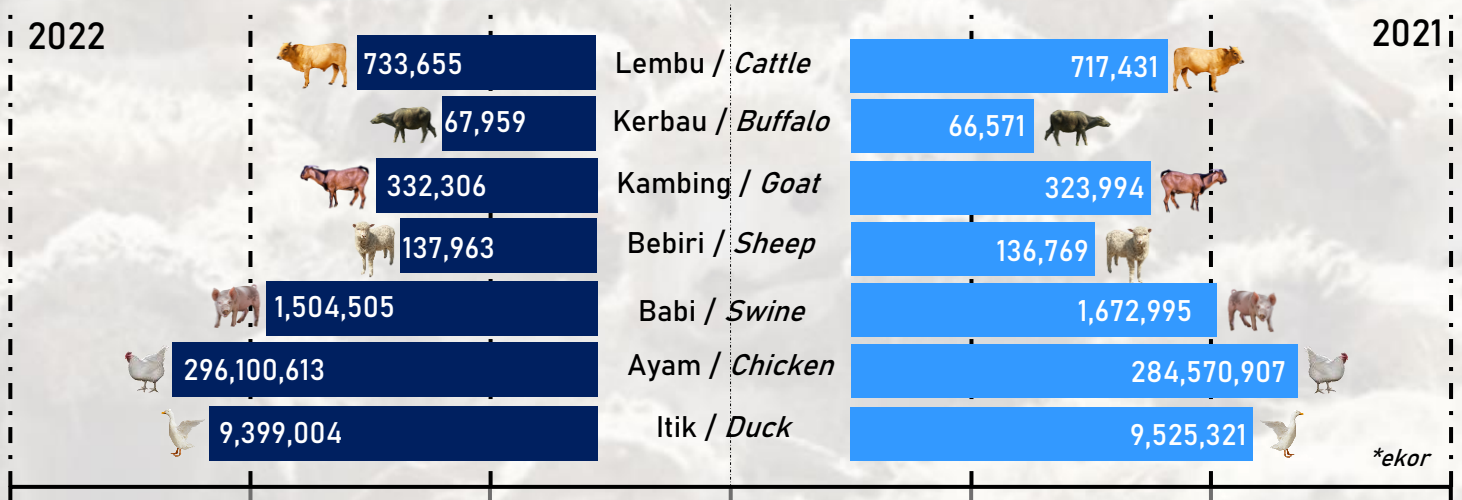

PENGELUARAN
PRODUCTION

POPULASI
POPULATION

PENGGUNAAN PER KAPITA
PER CAPITA CONSUMPTION (kg / thn)

KADAR SARA DIRI
SELF - SUFFICIENCY RATIO (%)

Nota / Notes: 2022 (Dark Blue), 2021 (Light Blue)

BILANGAN TERNAKAN RUMINAN, BABI, AYAM DAN ITIK MENGIKUT NEGERI DI MALAYSIA BAGI TAHUN 2022
NUMBER OF RUMINANT LIVESTOCK, SWINE, CHICKEN AND DUCKS BY STATES IN MALAYSIA FOR THE YEAR 2022

Lembu / Cattle	5,973
Kerbau / Buffalo	54
Kambing / Goat	7,889
Bebiri / Sheep	6,406
Babi / Swine	867,301
Ayam / Chicken	10,319

Lembu / Cattle	50,576
Kerbau / Buffalo	4,251
Kambing / Goat	55,203
Bebiri / Sheep	10,878
Babi / Swine	2,188
Ayam / Chicken	23,883,212
Itik / Duck	529,500