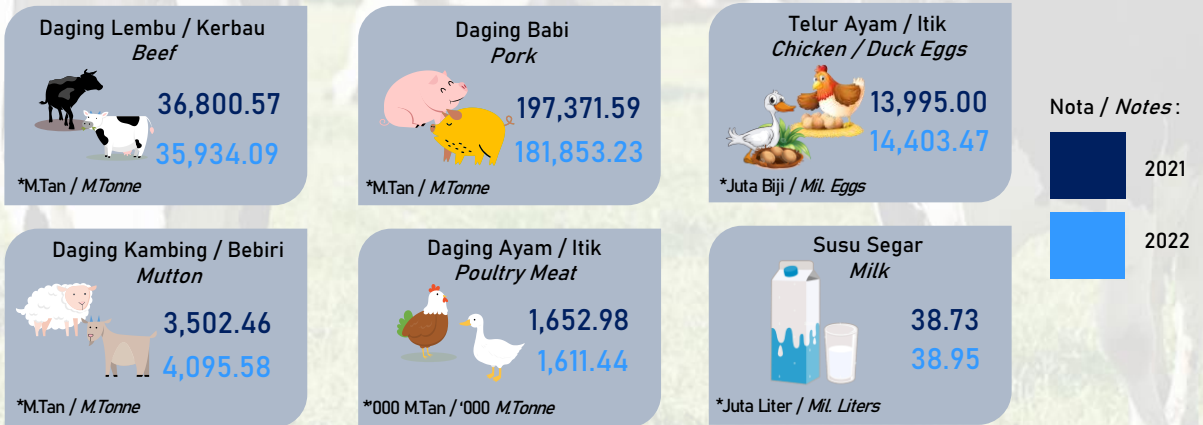

PENGELUARAN
PRODUCTION

POPULASI
POPULATION

PENGGUNAAN PER KAPITA
PER CAPITA CONSUMPTION (kg / thn)

KADAR SARA DIRI
SELF - SUFFICIENCY RATIO (%)

Nota / Notes: 2022 (Dark Blue), 2021 (Light Blue)

BILANGAN TERNAKAN RUMINAN, BABI, AYAM DAN ITIK MENGIKUT NEGERI DI MALAYSIA BAGI TAHUN 2022
NUMBER OF RUMINANT LIVESTOCK, SWINE, CHICKEN AND DUCKS BY STATES IN MALAYSIA FOR THE YEAR 2022

Lembu / Cattle	5,973
Kerbau / Buffalo	54
Kambing / Goat	7,889
Bebiri / Sheep	6,406
Babi / Swine	867,301
Ayam / Chicken	10,319

Lembu / Cattle	50,576
Kerbau / Buffalo	4,251
Kambing / Goat	55,203
Bebiri / Sheep	10,878
Babi / Swine	2,188
Ayam / Chicken	23,883,212
Itik / Duck	529,500

Lembu / Cattle	11,948
Kerbau / Buffalo	867
Kambing / Goat	10,953
Bebiri / Sheep	4,322
Babi / Swine	267,348
Ayam / Chicken	15,574,537
Itik / Duck	369,345

Lembu / Cattle	64,945
Kerbau / Buffalo	7,324
Kambing / Goat	18,392
Bebiri / Sheep	3,346
Babi / Swine	508,786
Ayam / Chicken	41,894,500
Itik / Duck	7,063,200

Lembu / Cattle	12,923
Kerbau / Buffalo	7,298
Kambing / Goat	8,858
Bebiri / Sheep	2,094
Babi / Swine	163,534
Ayam / Chicken	51,288,777
Itik / Duck	220,941